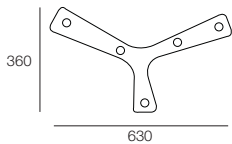

Bronch Wall Hook

Design Robert Bronwasser

Cascando

Branch Wall Hook

Design Robert Bronwasser

A decorative feature for any wall is the Branch wall hook by Cascando. Able to be used individually or in a combination in which case the units form a branch. Each Branch wall hook contains five polished aluminium handles on lacquered MDF in the following finishes : White, Lime Green, Warm Light Grey and Warm Dark Grey.