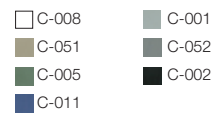

# Gorka Polyamide Chair

Design Jorge Pensi

Gorka Polyamide Chair

Gorka Polyamide Armchair

Gorka Polyamide 4-seat Beam also available in 2 or 3 seat beam configurations

Standard Polyamide Colours

The Gorka chair collection is extensive. The polyamide shell is suitable for high traffic environments, upholstery can be finished in house fabric, leather, or to a specification. The four-leg Gorka frame is made from cast aluminium and can include arms. Other options include a bench seat program, a tubular steel cantilever chair and an office chair on castors.