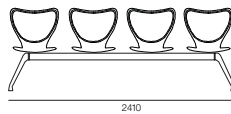

# Gorka Polyamide Chair

Design Jorge Pensi

Gorka Polyamide Chair

Gorka Polyamide Armchair

Gorka Polyamide 4-seat Beam also available in 2 or 3 seat beam configurations

Standard Polyamide Colours

The Gorka chair collection is extensive. The polyamide shell is suitable for high traffic environments, upholstery can be finished in house fabric, leather, or to a specification. The four-leg Gorka frame is made from cast aluminium and can include arms. Other options include a bench seat program, a tubular steel cantilever chair and an office chair on castors.