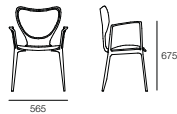

# Gorka Polyamide Chair

Design Jorge Pensi

Gorka Polyamide Chair

Gorka Polyamide Armchair

Gorka Polyamide 4-seat Beam also available in 2 or 3 seat beam configurations

Standard Polyamide Colours

The Gorka chair collection is extensive. The polyamide shell is suitable for high traffic environments, upholstery can be finished in house fabric, leather, or to a specification. The four-leg Gorka frame is made from cast aluminium and can include arms. Other options include a bench seat program, a tubular steel cantilever chair and an office chair on castors.

#### Certification

GECA  
AFRDI Level 5 – 4-leg chair