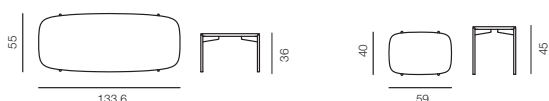

Lamina Table

Design Keith Melbourne

keith
melbourne.
at stylecraft

Lamina Table

Design Keith Melbourne

Lamina by Keith Melbourne is a range of coffee and side tables designed to complement the Blue soft furnishing collection. Table top finishes include a range of laminate and veneers with the mild steel legs finished in satin black or satin white powdercoat. The Lamina table collection is equally at home in commercial or domestic environments.