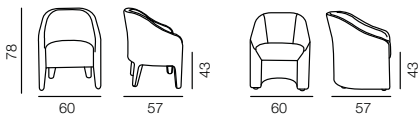

# Nub

Design ESO

The Nub range by ESO comprises two distinct yet cohesive styles. Available in a tub chair and an upholstered 4 leg armchair, Nub features a shell manufactured from recycled, post consumer plastic waste upholstered in fabric, leather or to clients specification. GECA certified.