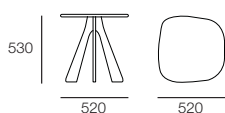

Plant Side Table

Design Robert Bronwasser

Cascando

Plant Side Table

Design Robert Bronwasser

Plant, by Cascando, is a unique side table inspired by nature. The translucent glass top has an asymmetrical shape whilst the table legs have the form of a branch. The lacquered MDF table base is available in White or Warm Dark Grey.