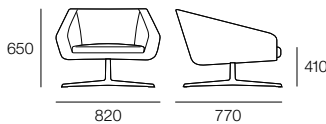

# Sillon Armchair

Design Lievore Altherr Molina

Sillon Chair

Sillon Chair with Headrest

Sillon Footrest

Sillon is an extremely comfortable swivel armchair, perfect for relaxing in. The Sillon collection is designed for contract and domestic use and consists of an armchair; a high-back armchair with headrest; and a swivel-based footrest. The Sillon is constructed from plywood, padded with high-density differentiated polyurethane and with sprung seat supported by a polished, cast-aluminum swivel base. Sillon can be upholstered in leather from the house collection or other specified fabric.