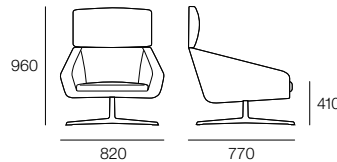

# Sillon Armchair

Design Lievore Altherr Molina

Sillon Chair

Sillon Chair with Headrest

Sillon Footrest

Sillon is an extremely comfortable swivel armchair, perfect for relaxing in. The Sillon collection is designed for contract and domestic use and consists of an armchair; a high-back armchair with headrest; and a swivel-based footrest. The Sillon is constructed from plywood, padded with high-density differentiated polyurethane and with sprung seat supported by a polished, cast-aluminum swivel base. Sillon can be upholstered in leather from the house collection or other specified fabric.