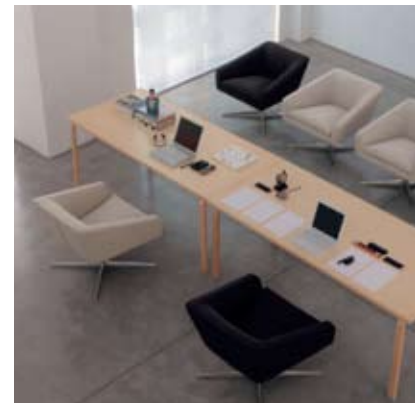

# Sillon Armchair

Design Lievore Altherr Molina

Sillon Chair

Sillon Chair with Headrest

Sillon Footrest

Sillon is an extremely comfortable swivel armchair, perfect for relaxing in. The Sillon collection is designed for contract and domestic use and consists of an armchair; a high-back armchair with headrest; and a swivel-based footrest. The Sillon is constructed from plywood, padded with high-density differentiated polyurethane and with sprung seat supported by a polished, cast-aluminum swivel base. Sillon can be upholstered in leather from the house collection or other specified fabric.