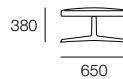

# Sillon Armchair

Design Lievore Altherr Molina

Sillon Chair

Sillon Chair with Headrest

Sillon Footrest

Sillon is an extremely comfortable swivel armchair, perfect for relaxing in. The Sillon collection is designed for contract and domestic use and consists of an armchair; a high-back armchair with headrest; and a swivel-based footrest. The Sillon is constructed from plywood, padded with high-density differentiated polyurethane and with sprung seat supported by a polished, cast-aluminum swivel base. Sillon can be upholstered in leather from the house collection or other specified fabric.