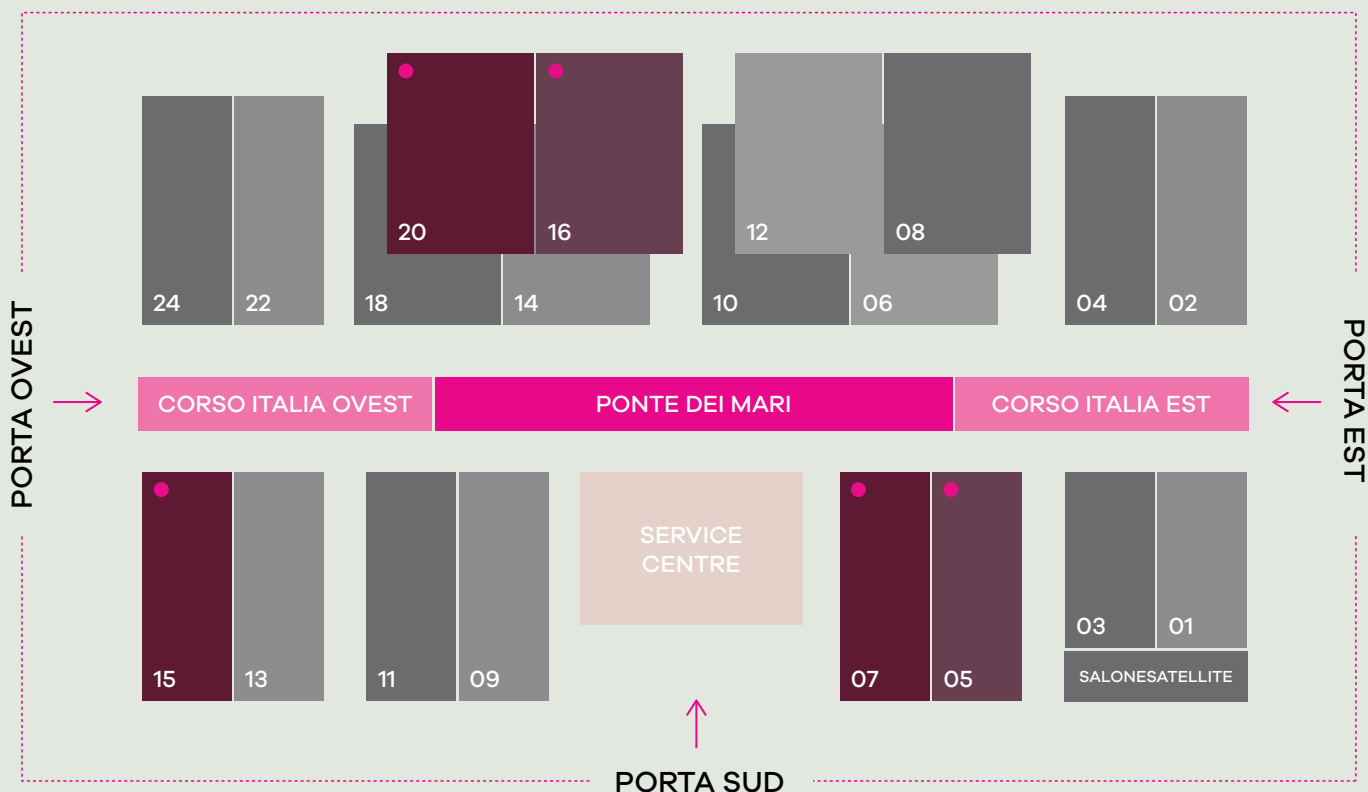

### SaloneSatellite

**Tacchini**

**Cinema**

Spazio Maiocchi

**Spotti Milano**

Viale Piave 27

## Follow Stylecraft's Coverage in Milan

Instagram

LinkedIn

News

Subscribe

## Map and References

Visit our international brands using the map below.  
 For specific stand and satellite event details, see [Directory](#) on Page 2.

### Quick Directory

- Hall 20 • Tacchini → Stand C09
- Hall 16 • Arper → Stand C23-D18
- Hall 16 • Stua → Stand E28
- Hall 15 • Artemide → Stand C19-D22
- Hall 15 • Prostorja → Stand A25-B28
- Hall 07 • Verzelloni → Stand L20-L24
- Hall 05 • Ritzwell → Stand D10