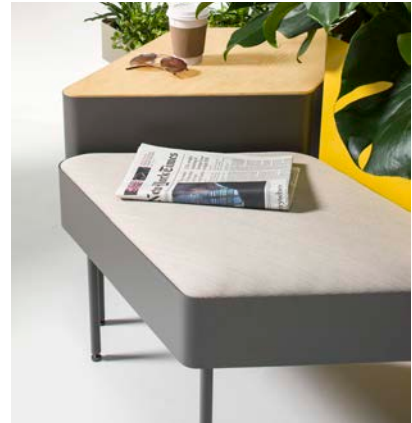

Rombo
by Emiliana Design Studio

Cascando

Rombo

by Emiliana Design Studio

Designed by Emiliana Design Studio, Rombo table, planter and seating enable you to create endless combinations. An associated tabletop and seat cushion allow for functionality and create a divide in open spaces. A PVC bag is provided for the planter and a selection of house fabric is available for the seat cushion. The diamond table top is finished in an ash veneer. The Rombo base is available in three heights and five earthy matt powdercoat finishes with mild steel legs having convenient adjustable feet. Each unit is easily assembled and when combined together a serene breakout space is created.