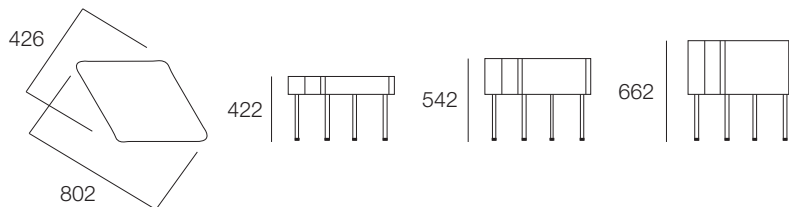

Rombo
by Emiliana Design Studio

Cascando

Rombo

by Emiliana Design Studio

Designed by Emiliana Design Studio, Rombo table, planter and seating enable you to create endless combinations. An associated tabletop and seat cushion allow for functionality and create a divide in open spaces. A PVC bag is provided for the planter and a selection of house fabric is available for the seat cushion. The diamond table top is finished in an ash veneer. The Rombo base is available in three heights and five earthy matt powdercoat finishes with mild steel legs having convenient adjustable feet. Each unit is easily assembled and when combined together a serene breakout space is created.