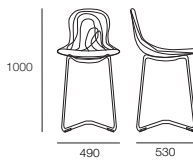

Scribble Chair
by Claesson Koivisto Rune

Scribble Chair

by Claesson Koivisto Rune

Scribble Chair

Scribble High Back Chair

Scribble Meeting Chair

Scribble Armchair

Scribble Low Lounge

Scribble Barstool

The Scribble seating range interprets a series of random lines that travel around a page and meet in a tangle in the middle. The Scribble collection includes a low and high-back chair, armchair and barstool. The Scribble collection features a plywood shell upholstered in a choice of house fabric, leather, or to clients own specification. The mild steel frame, available in sled or swivel formations, is finished to bright chrome or a choice of house powdercoat colours.