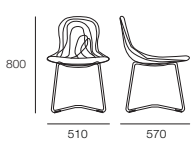

Scribble Chair
by Claesson Koivisto Rune

Scribble Chair

by Claesson Koivisto Rune

Scribble Chair

Scribble High Back Chair

Scribble Meeting Chair

Scribble Armchair

Scribble Low Lounge

Scribble Barstool

The Scribble seating range interprets a series of random lines that travel around a page and meet in a tangle in the middle. The Scribble collection includes a low and high-back chair, armchair and barstool. The Scribble collection features a plywood shell upholstered in a choice of house fabric, leather, or to clients own specification. The mild steel frame, available in sled or swivel formations, is finished to bright chrome or a choice of house powdercoat colours.