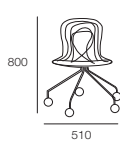

Scribble Chair
by Claesson Koivisto Rune

Scribble Chair

by Claesson Koivisto Rune

Scribble Chair

Scribble High Back Chair

Scribble Meeting Chair

Scribble Armchair

Scribble Low Lounge

Scribble Barstool

The Scribble seating range interprets a series of random lines that travel around a page and meet in a tangle in the middle. The Scribble collection includes a low and high-back chair, armchair and barstool. The Scribble collection features a plywood shell upholstered in a choice of house fabric, leather, or to clients own specification. The mild steel frame, available in sled or swivel formations, is finished to bright chrome or a choice of house powdercoat colours.