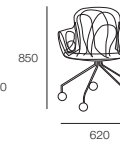

Scribble Chair
by Claesson Koivisto Rune

Scribble Chair

by Claesson Koivisto Rune

Scribble Chair

Scribble High Back Chair

Scribble Meeting Chair

Scribble Armchair

Scribble Low Lounge

Scribble Barstool

The Scribble seating range interprets a series of random lines that travel around a page and meet in a tangle in the middle. The Scribble collection includes a low and high-back chair, armchair and barstool. The Scribble collection features a plywood shell upholstered in a choice of house fabric, leather, or to clients own specification. The mild steel frame, available in sled or swivel formations, is finished to bright chrome or a choice of house powdercoat colours.