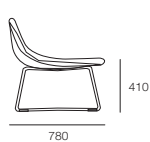

Scribble Chair
by Claesson Koivisto Rune

Scribble Chair

by Claesson Koivisto Rune

Scribble Chair

Scribble High Back Chair

Scribble Meeting Chair

Scribble Armchair

Scribble Low Lounge

Scribble Barstool

The Scribble seating range interprets a series of random lines that travel around a page and meet in a tangle in the middle. The Scribble collection includes a low and high-back chair, armchair and barstool. The Scribble collection features a plywood shell upholstered in a choice of house fabric, leather, or to clients own specification. The mild steel frame, available in sled or swivel formations, is finished to bright chrome or a choice of house powdercoat colours.