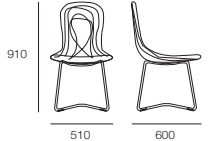

Scribble Chair
by Claesson Koivisto Rune

Scribble Chair

by Claesson Koivisto Rune

Scribble Chair

Scribble High Back Chair

Scribble Meeting Chair

Scribble Armchair

Scribble Low Lounge

Scribble Barstool

The Scribble seating range interprets a series of random lines that travel around a page and meet in a tangle in the middle. The Scribble collection includes a low and high-back chair, armchair and barstool. The Scribble collection features a plywood shell upholstered in a choice of house fabric, leather, or to clients own specification. The mild steel frame, available in sled or swivel formations, is finished to bright chrome or a choice of house powdercoat colours.