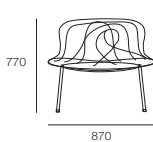

Scribble Chair
by Claesson Koivisto Rune

Scribble Chair

by Claesson Koivisto Rune

Scribble Chair

Scribble High Back Chair

Scribble Meeting Chair

Scribble Armchair

Scribble Low Lounge

Scribble Barstool

The Scribble seating range interprets a series of random lines that travel around a page and meet in a tangle in the middle. The Scribble collection includes a low and high-back chair, armchair and barstool. The Scribble collection features a plywood shell upholstered in a choice of house fabric, leather, or to clients own specification. The mild steel frame, available in sled or swivel formations, is finished to bright chrome or a choice of house powdercoat colours.