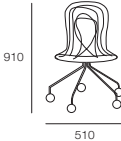

Scribble Chair
by Claesson Koivisto Rune

Scribble Chair

by Claesson Koivisto Rune

Scribble Chair

Scribble High Back Chair

Scribble Meeting Chair

Scribble Armchair

Scribble Low Lounge

Scribble Barstool

The Scribble seating range interprets a series of random lines that travel around a page and meet in a tangle in the middle. The Scribble collection includes a low and high-back chair, armchair and barstool. The Scribble collection features a plywood shell upholstered in a choice of house fabric, leather, or to clients own specification. The mild steel frame, available in sled or swivel formations, is finished to bright chrome or a choice of house powdercoat colours.