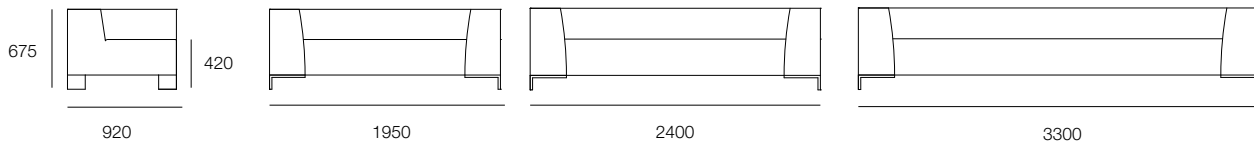

Case One Lounge

by Cornwell Hecker

stylecraft[®]

Case One Lounge

by Cornwell Hecker

The Case One lounge collection makes a statement. With no loose cushions, Case One from Stylecraft is suitable for foyer areas and public spaces, although scatter cushions allow a personal touch. Comprising a single armchair, lounge in two sizes and a modular form in 2 sections extends the length to a six person capacity. The hardwood frame is fully upholstered in clients selection of fabric or leather, whilst the slim line feet are available in bright or satin chrome. For projects requiring environmental certification the legs are available in stainless steel or powdercoat.