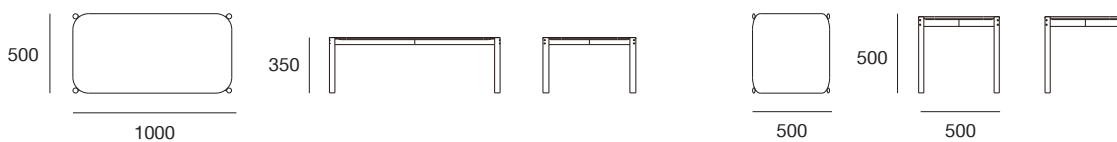

Castor Low Table

by Big-Game

Karimoku
New
Standard

Castor Low Table

by Big-Game

The Castor Low Table is a component of the Castor series by Karimoku New Standard, a family of essential objects manufactured from solid Japanese Oak.

Based on the refined elements of the Castor table, the lower formats are available in two heights and sizes that make for versatile side or coffee table options. The Castor Low Table is available in natural finish only and complements the entire Castor family, in particular, the Castor lounge suite.