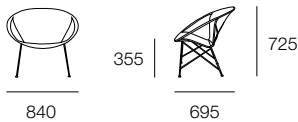

CL326 Lounge Chair

by Yuzuru Yamakawa

Feelgood designs

CL326 Lounge Chair

by Yuzuru Yamakawa

Please note, Feelgood products are available in NSW, ACT, SA, WA and Singapore only.

The CL326 Lounge by Feelgood Designs is a lounge chair suitable for a variety of settings. Featuring a polyethylene peel shell finished to white on a white powdercoat frame, suitable for both indoor and outdoor use.