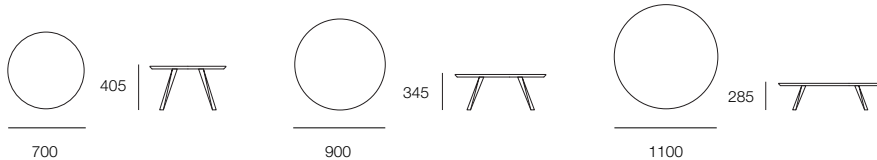

Oblique Coffee Table

by Numen/For Use

The Oblique coffee tables from Prostoria are the ideal companion piece to the Oblique collection of lounges and chairs.

Available with a NTM Fenix MDF table top with the choice of several colours or solid timber in Oak, Ash or Walnut; the Oblique coffee tables feature a solid timber leg that tapers towards the base. Timber finishes include three Oak stains, natural Ash and European or American Walnut finished with a high-quality oil.

Lead time

14 Weeks

Warranty

2 year structural warranty

Maintenance

Refer to Stylecraft care + maintenance guide

stylecraft^o

www.stylecraft.com.au
1300 306 960