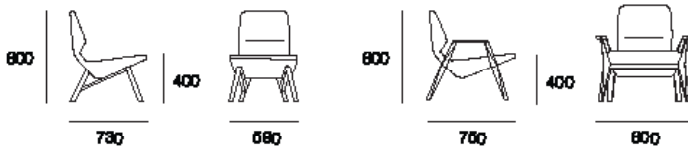

Oblique Lounge Chair

by Numen/For Use

prostoria

Oblique Lounge Chair

by Numen/For Use

A statement in workplace or domestic settings is the Oblique lounge chair from Prostor. With a reference to retro designs, the Oblique lounge chair features a characteristic profile and is available with or without timber armrests.