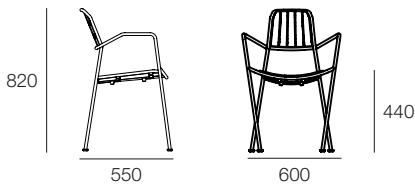

Osmo Chair

by Numen/For Use

prostoria

Osmo Chair

by Numen/For Use

The design of the Osmo chair is characterised by the inclination of the front legs combined with angular lines, framing the seat and backrest.