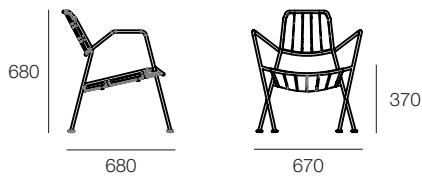

Osmo Lounge Chair

by Numen/For Use

prostoria

Osmo Lounge Chair

by Numen/For Use

The design of Osmo is based on the classic typology of chairs for terraces in hospitality settings along the Adriatic coast. The choice of a metal or timber seat and backrest ensures suitability for domestic or commercial outdoor environments.

The Osmo Lounge Chair features a generous seat width, with the angular metal frame accommodating the timber or metal seat and backrest. The timber backrest and seat are available in a choice of Larch, Iroko or Teak, with the frame powdercoated in a choice from ten house colours.