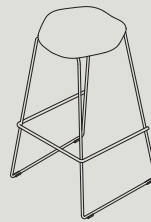

DUET

STOOL

The Duet Stool represents the harmony and beauty of two. The Duet Stool is a blend of inviting timber or upholstery seat with a gracefully slender base. The gently radiused curve of the seat provides a consistent element throughout the range. It is available in either a solid white oak or upholstered top.

CUSTOM
LEATHER

AVAILABLE LEG FINISHES

BLACK
POWDER COAT

WHITE
POWDER COAT

CLEAR
POWDER COAT

CUSTOM
POWDER COAT

DIMENSIONS

DT-450
W410 D412 H450
W16.1" D16.2" H17.7"

DT-650
W410 D416 H650
W16.1" D16.4" H25.6"

DT-750
W442 D436 H750
W17.4" D17.2" H29.5"