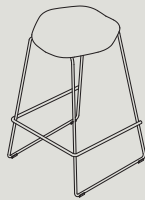

DUET

STOOL

The Duet Stool represents the harmony and beauty of two. The Duet Stool is a blend of inviting timber or upholstery seat with a gracefully slender base. The gently radiused curve of the seat provides a consistent element throughout the range. It is available in either a solid white oak or upholstered top.

CUSTOM
LEATHER

AVAILABLE LEG FINISHES

BLACK
POWDER COAT

WHITE
POWDER COAT

CLEAR
POWDER COAT

CUSTOM
POWDER COAT

DIMENSIONS

DT-450
W410 D412 H450
W16.1" D16.2" H17.7"

DT-650
W410 D416 H650
W16.1" D16.4" H25.6"

DT-750
W442 D436 H750
W17.4" D17.2" H29.5"