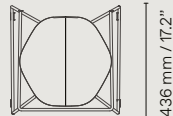

Bases can be powder coated in virtually any colour. The stool is available in three heights, 450mm, 650mm and 750mm to suit a range of different contexts.

AVAILABLE TOP FINISHES

NATURAL WHITE OAK BLACK 10% GLOSS OAK BLACK HDPE CUSTOM UPHOLSTERY CUSTOM LEATHER

AVAILABLE LEG FINISHES

BLACK POWDER COAT WHITE POWDER COAT CLEAR POWDER COAT CUSTOM POWDER COAT

DIMENSIONS

410mm / 16"

412mm / 16.2"

450mm / 17.7"

DUET 450MM

410mm / 16"

416mm / 16.4"

650mm / 26.5"

DUET 650MM

442mm / 17.4"

436mm / 17.2"

750mm / 29.5"

DUET 750MM