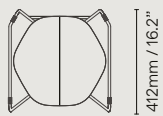

Bases can be powder coated in virtually any colour. The stool is available in three heights, 450mm, 650mm and 750mm to suit a range of different contexts.

AVAILABLE TOP FINISHES

NATURAL WHITE OAK BLACK 10% GLOSS OAK BLACK HDPE CUSTOM UPHOLSTERY CUSTOM LEATHER

AVAILABLE LEG FINISHES

BLACK POWDER COAT WHITE POWDER COAT CLEAR POWDER COAT CUSTOM POWDER COAT

DIMENSIONS

410mm / 16"

412mm / 16.2"

450mm / 17.7"

DUET 450MM

410mm / 16"

416mm / 16.4"

650mm / 26.5"

DUET 650MM

442mm / 17.4"

436mm / 17.2"

750mm / 29.5"

DUET 750MM