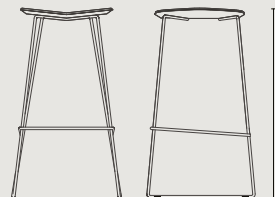

DUET

STOOL

The Duet stool presents a harmony of versatility and beauty. Its blend of inviting timber or upholstery seat with a gracefully slender base enables options for both indoor and outdoor settings. The gently radiused curve of the seat provides a consistent element throughout the range. It is available in either a solid ash or upholstered top for indoor use, or black recycled HDPE for outdoor durability.

Bases can be powder coated in virtually any colour. The stool is available in three heights, 450mm, 650mm and 750mm to suit a range of different contexts.

AVAILABLE TOP FINISHES

NATURAL WHITE OAK BLACK 10% GLOSS OAK BLACK HDPE CUSTOM UPHOLSTERY CUSTOM LEATHER

416mm / 16.4"

650mm / 26.5"

DUET 650MM

442mm / 17.4"

436mm / 17.2"

750mm / 29.5"

DUET 750MM