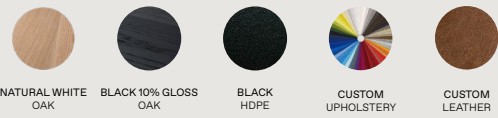

DUET

STOOL

The Duet stool presents a harmony of versatility and beauty. Its blend of inviting timber or upholstery seat with a gracefully slender base enables options for both indoor and outdoor settings. The gently radiused curve of the seat provides a consistent element throughout the range. It is available in either a solid ash or upholstered top for indoor use, or black recycled HDPE for outdoor durability.

Bases can be powder coated in virtually any colour. The stool is available in three heights, 450mm, 650mm and 750mm to suit a range of different contexts.

AVAILABLE TOP FINISHES

NATURAL WHITE OAK BLACK 10% GLOSS OAK BLACK HDPE CUSTOM UPHOLSTERY CUSTOM LEATHER

AVAILABLE LEG FINISHES

BLACK POWDER COAT WHITE POWDER COAT CLEAR POWDER COAT CUSTOM POWDER COAT

DIMENSIONS

410mm / 16"

412mm / 16.2"

450mm / 17.7"

DUET 450MM

410mm / 16"