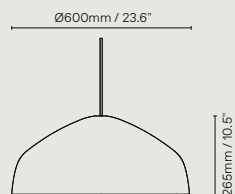

AVAILABLE FINISHES

TECHNICAL

MATERIAL	ANODISED OR PAINTED ALUMINIUM AND STEEL
LAMPING	Ø450: 11W E27, 1080 LM Ø600: 15W E27, 1550 LM 3000K WARM WHITE, DIMMABLE Ø1000: 3 X 15W E27, 1550 LM 3000K WARM WHITE, DIMMABLE SUPPLIED WITH AUS/NZ SALES (220-240V) ONLY (120V) E26 LAMP HOLDER SUPPLIED FOR NORTH AMERICA/CANADA
LED LIFESPAN	11W LED LIFESPAN = 15,000 HRS 15W LED LIFESPAN = 20,000 HRS
CONTROL	PHASE CONTROL / NETWORK CONTROL DIMMABLE DIMMING RANGE 1 - 100%. FOR OPTIMAL DIMMING PERFORMANCE WE RECOMMEND SOURCING A ROTARY OR PUSH BUTTON DIMMER WITH AN ADJUSTMENT DIAL CAPABLE OF SETTING THE DIMMING RANGE OF THE FIXTURE.
CANOPY	BLACK (BLACK/CHAMPAGNE) OR WHITE (WHITE)
CORD	2M / 6.6' BLACK OR WHITE CLOTH NOTE: LONGER LENGTHS AVAILABLE UPON REQUEST
IP RATING	IP20 - FOR INDOOR USE ONLY

PRODUCT CODES SKU	EG. AP.M.A-CHM = ORA PENDANT Ø600 IN CHAMPAGNE ANODISED
AP.S.X-XXX	ORA PENDANT Ø450 BLACK PAINT (P-BLK), WHITE (WHT) AND CHAMPAGNE (A-CHM)
AP.M.X-XXX	ORA PENDANT Ø600 BLACK PAINT (P-BLK), WHITE (WHT) AND CHAMPAGNE (A-CHM)
AP.L.X-XXX	ORA PENDANT Ø1000 CUSTOM DULUX PAINT COLOUR (P-CUS)
DIMENSIONS	Ø450X203MM / Ø600X265MM / Ø1000X444MM Ø17.7X8" / Ø23.6X10.5" / Ø39.4X17.5"
WEIGHT	4 / 5 / 18KG (8.8 / 11.0 / 39.7LB)
PACKAGING	50X50X25CM / 65X65X31CM / 110X110X60CM 20X20X10" / 26X26X12" / 44X44X24"
PACKAGING WEIGHT	5 / 6 / 23KG (11 / 13.2 / 50.7LB)

DIMENSIONS

ORA Ø450MM

ORA Ø600MM

ORA Ø1000MM