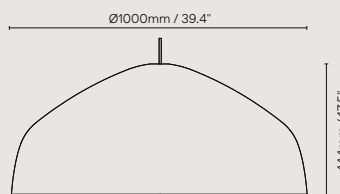

AVAILABLE FINISHES

TECHNICAL

MATERIAL	ANODISED OR PAINTED ALUMINIUM AND STEEL
LAMPING	Ø450: 11W E27, 1080 LM Ø600: 15W E27, 1550 LM 3000K WARM WHITE, DIMMABLE Ø1000: 3 X 15W E27, 1550 LM 3000K WARM WHITE, DIMMABLE SUPPLIED WITH AUS/NZ SALES (220-240V) ONLY (120V) E26 LAMP HOLDER SUPPLIED FOR NORTH AMERICA/CANADA
LED LIFESPAN	11W LED LIFESPAN = 15,000 HRS 15W LED LIFESPAN = 20,000 HRS
CONTROL	PHASE CONTROL / NETWORK CONTROL DIMMABLE DIMMING RANGE 1 - 100%. FOR OPTIMAL DIMMING PERFORMANCE WE RECOMMEND SOURCING A ROTARY OR PUSH BUTTON DIMMER WITH AN ADJUSTMENT DIAL CAPABLE OF SETTING THE DIMMING RANGE OF THE FIXTURE.
CANOPY	BLACK (BLACK/CHAMPAGNE) OR WHITE (WHITE)
CORD	2M / 6.6' BLACK OR WHITE CLOTH NOTE: LONGER LENGTHS AVAILABLE UPON REQUEST
IP RATING	IP20 - FOR INDOOR USE ONLY

PRODUCT CODES SKU	EG. AP.M.A-CHM = ORA PENDANT Ø600 IN CHAMPAGNE ANODISED
AP.S.X-XXX	ORA PENDANT Ø450 BLACK PAINT (P-BLK), WHITE (WHT) AND CHAMPAGNE (A-CHM)
AP.M.X-XXX	ORA PENDANT Ø600 BLACK PAINT (P-BLK), WHITE (WHT) AND CHAMPAGNE (A-CHM)
AP.L.X-XXX	ORA PENDANT Ø1000 CUSTOM DULUX PAINT COLOUR (P-CUS)
DIMENSIONS	Ø450X203MM / Ø600X265MM / Ø1000X444MM Ø17.7X8" / Ø23.6X10.5" / Ø39.4X17.5"
WEIGHT	4 / 5 / 18KG (8.8 / 11.0 / 39.7LB)
PACKAGING	50X50X25CM / 65X65X31CM / 110X110X60CM 20X20X10" / 26X26X12" / 44X44X24"
PACKAGING WEIGHT	5 / 6 / 23KG (11 / 13.2 / 50.7LB)

CERTIFICATION	
---------------	--

**PLEASE NOTE: ORA Ø450 & Ø600 HAS ETL/UL CERTIFICATION. THE ORA Ø1000 IS WIRED TO ETL/UL STANDARDS, HOWEVER DOES NOT HAVE ETL/UL CERTIFICATION. INDIVIDUAL PROJECT ETL/UL CERTIFICATION FOR Ø1000 SIZE IS AVAILABLE UPON REQUEST.

DIMENSIONS

ORA Ø450MM

ORA Ø600MM

ORA Ø1000MM