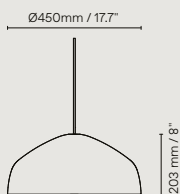

AVAILABLE FINISHES

TECHNICAL

MATERIAL	ANODISED OR PAINTED ALUMINIUM AND STEEL
LAMPING	Ø450: 11W E27, 1080 LM Ø600: 15W E27, 1550 LM 3000K WARM WHITE, DIMMABLE Ø1000: 3 X 15W E27, 1550 LM 3000K WARM WHITE, DIMMABLE SUPPLIED WITH AUS/NZ SALES (220-240V) ONLY (120V) E26 LAMP HOLDER SUPPLIED FOR NORTH AMERICA/CANADA
LED LIFESPAN	11W LED LIFESPAN = 15,000 HRS 15W LED LIFESPAN = 20,000 HRS
CONTROL	PHASE CONTROL / NETWORK CONTROL DIMMABLE DIMMING RANGE 1 - 100%. FOR OPTIMAL DIMMING PERFORMANCE WE RECOMMEND SOURCING A ROTARY OR PUSH BUTTON DIMMER WITH AN ADJUSTMENT DIAL CAPABLE OF SETTING THE DIMMING RANGE OF THE FIXTURE.
CANOPY	BLACK (BLACK/CHAMPAGNE) OR WHITE (WHITE)
CORD	2M / 6.6' BLACK OR WHITE CLOTH NOTE: LONGER LENGTHS AVAILABLE UPON REQUEST
IP RATING	IP20 - FOR INDOOR USE ONLY

PRODUCT CODES SKU	EG. AP.M.A-CHM = ORA PENDANT Ø600 IN CHAMPAGNE ANODISED
AP.S.X-XXX	ORA PENDANT Ø450 BLACK PAINT (P-BLK), WHITE (WHT) AND CHAMPAGNE (A-CHM)
AP.M.X-XXX	ORA PENDANT Ø600 BLACK PAINT (P-BLK), WHITE (WHT) AND CHAMPAGNE (A-CHM)
AP.L.X-XXX	ORA PENDANT Ø1000 CUSTOM DULUX PAINT COLOUR (P-CUS)
DIMENSIONS	Ø450X203MM / Ø600X265MM / Ø1000X444MM Ø17.7X8" / Ø23.6X10.5" / Ø39.4X17.5"
WEIGHT	4 / 5 / 18KG (8.8 / 11.0 / 39.7LB)
PACKAGING	50X50X25CM / 65X65X31CM / 110X110X60CM 20X20X10" / 26X26X12" / 44X44X24"
PACKAGING WEIGHT	5 / 6 / 23KG (11 / 13.2 / 50.7LB)

DIMENSIONS

ORA Ø450MM

ORA Ø600MM

ORA Ø1000MM