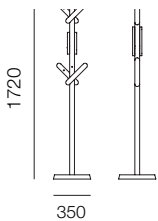

# Signs Coat Stand

by Big-Game

Playful and bold is the Signs coat stand by Karmioku New Standard.

Signs features six arms attached to a central post that are able to pivot and fold out in two directions to form the hooks of a coat stand. The top, middle and bottom arms are positioned in an alternating direction, with strong magnets within the central post holding the hooks in a vertical position when they are not in use.