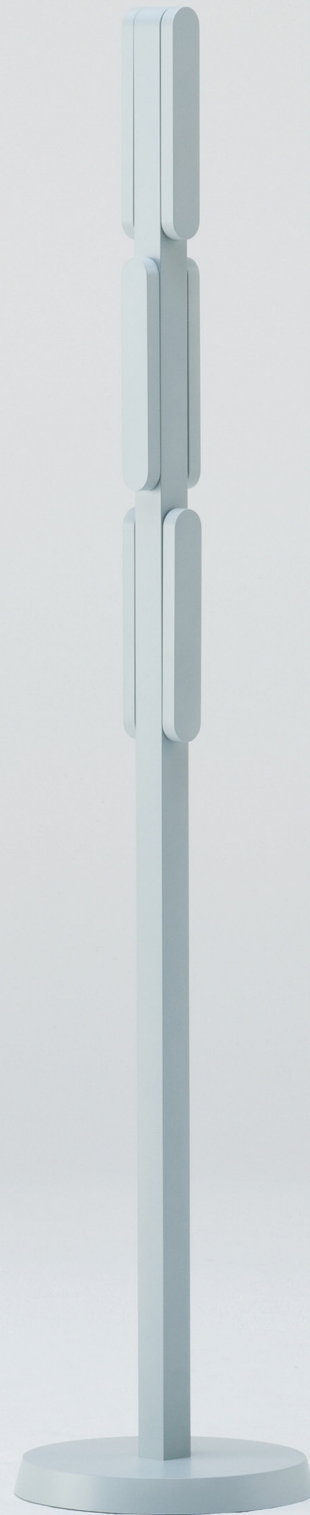

# Signs Coat Stand

by Big-Game

Karimoku  
New  
Standard

# Signs Coat Stand

by Big-Game

Playful and bold is the Signs coat stand by Karmioku New Standard.

Signs features six arms attached to a central post that are able to pivot and fold out in two directions to form the hooks of a coat stand. The top, middle and bottom arms are positioned in an alternating direction, with strong magnets within the central post holding the hooks in a vertical position when they are not in use.

Utilising Itaya Maple timber, the Signs coat stand is available in either a natural stain finish or grey lacquer.