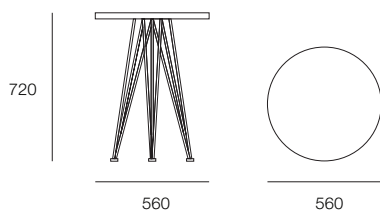

# Spike Table

stylecraft<sup>•</sup>

# Spike Table

The Spike table by Stylecraft features a playful design however its sturdy construction makes it the appropriate choice for restaurant and cafe fitouts or corporate breakout areas. Suitable for indoor or outdoor use, the Spike table features a zinc plated steel table top with formply substrate on a self levelling 3 way solid rod frame, finish to standard Dulux powdercoat. The Spike collection also includes 2 models of a barstool in low height with timber or zinc plated steel top or high version with timber seat.