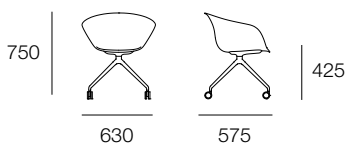

Duna 02 4-Way Castor

by Lievore Altherr Molina

arper

Duna 02 4-Way Castor

by Lievore Altherr Molina

An evocative and contemporary shape suitable for many environments is the Duna 02 4-Way Castor by Arper.

The evolution of Duna 02 allows for a thinner and sleeker profile with the polypropylene shell available in six colours. Upholstery options include fully upholstered, front face upholstery or seat pad upholstery from a selection of Arpers house fabric and leathers.

The 4 way castor base is fabricated in aluminium and is available in a polished finish or house powdercoat colour of black or white.

Lead time

The Duna 02 4 way castor chair is a stocked item with a black or white polypropylene shell and powdercoat base in black. For upholstered items, alternative base finishes, or if the components are out of stock, the lead time may be up to 14 weeks.