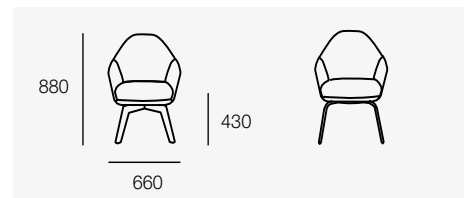

The Rix armchair by ESO is suitable for commercial and hospitality environments. Comprising a shell manufactured from recycled post consumer plastic, Rix may be upholstered in fabric or leather. Frame options include a 4 leg solid Oak or Vic Ash timber to selected house stain or tubular stainless steel in polished, linished or powdercoat finish.