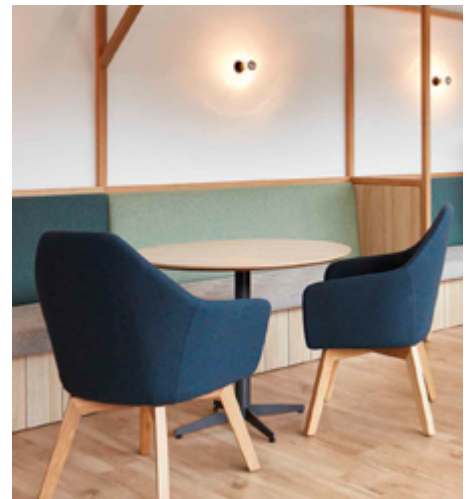

The Rix armchair by ESO is suitable for commercial and hospitality environments. Comprising a shell manufactured from recycled post consumer plastic, Rix may be upholstered in fabric or leather. Frame options include a 4 leg solid Oak or Vic Ash timber to selected house stain or tubular stainless steel in polished, linished or powdercoat finish.