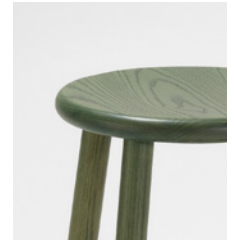

The seat is available as a circle or a radiused square, both of which are recessed for comfort.

Featuring seat heights of 450mm, 650mm and 750mm, Met Barstools is available in two solid timber options; American White Ash in either natural or stained to a choice of 5 lively colourways, or in natural American Oak. Met is also available as a low stool with 450mm seat height.

Met Counter Stool - Circular Seat
650mm(h) x 350mm(w) x 350mm(dia)

Met Bar Stool - Square Seat
750mm(h) x 350mm(w) x 350mm(d)

Met Bar Stool - Circular Seat
750mm(h) x 350mm(w) x 350mm(dia)

Finishes & Materials Guide

Met Stools by Stylecraft

Timber
Single Colour
Timber Stain

Oak

Black

Blue

Yellow

Green

Red