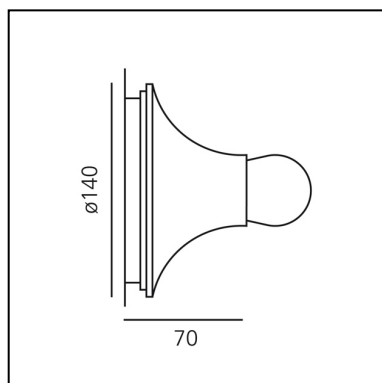

LUMINAIRE

- Watt: **30W**
- Voltage: **220V-240V**

Notes

Packaged individually. It is possible to create multiple configurations.

PRODUCT CODE: A048150

FEATURES

- Article Code: **A048150**
- Colour: **Anthracite grey**
- Installation: **CeilingWall**
- Material: **Polycarbonate**
- Series: **Design Collection**
- Environment: **Indoor**
- Area contract: **Residential**
- Emission: **Direct**
- design by: **Vico Magistretti**

DIMENSIONS

- Width: **cm 7**
- Diameter: **cm 14**

NOT INCLUDED SOURCES

- Category: **HALO**
- Number: **1**
- Watt: **30W**
- Socket: **E27**
- Color temperature (K): **2800K**

ALTERNATIVE SOURCES

- Category: **LED RETROFIT**
- Number: **1**
- Watt: **6W**
- Delivered lumens output: **470lm**
- Socket: **E27**