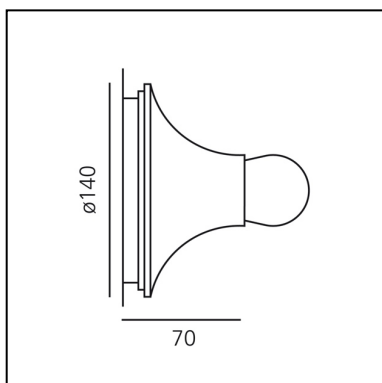

LUMINAIRE

- Watt: **30W**
- Voltage: **220V-240V**

Notes

Packaged individually. It is possible to create multiple configurations.

PRODUCT CODE: A048100

FEATURES

- Article Code: **A048100**
- Colour: **Transparent**
- Installation: **CeilingWall**
- Material: **Polycarbonate**
- Series: **Design Collection**
- Environment: **Indoor**
- Area contract: **Residential**
- Emission: **Direct**
- design by: **Vico Magistretti**

DIMENSIONS

- Width: **cm 7**
- Diameter: **cm 14**

NOT INCLUDED SOURCES

- Category: **HALO**
- Number: **1**
- Watt: **30W**
- Socket: **E27**
- Color temperature (K): **2800K**

ALTERNATIVE SOURCES

- Category: **LED RETROFIT**
- Number: **1**
- Watt: **6W**
- Delivered lumens output: **470lm**
- Socket: **E27**