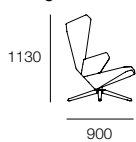

# Trifidae Collection

by Numen

Lounge Chair

Armchair

Easy Chair

Ottoman

Trifidae by Prostoria is a family consisting of three distinct designs arising from a single origin; a triangular form.

The Trifidae range is constructed from a moulded foam shell with upholstery from a selection of house fabrics and leathers. The lounge, easy chair and armchair may be upholstered in solid colour or each segment may feature a contrast colour to enable an individual style.