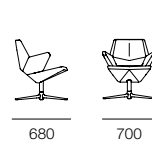

# Trifidae Collection

by Numen

Lounge Chair

Armchair

Easy Chair

Ottoman

Trifidae by Prostoria is a family consisting of three distinct designs arising from a single origin; a triangular form.

The Trifidae range is constructed from a moulded foam shell with upholstery from a selection of house fabrics and leathers. The lounge, easy chair and armchair may be upholstered in solid colour or each segment may feature a contrast colour to enable an individual style.