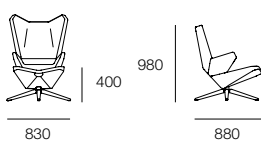

# Trifidae Collection

by Numen

Lounge Chair

Armchair

Easy Chair

Ottoman

Trifidae by Prostoria is a family consisting of three distinct designs arising from a single origin; a triangular form.

The Trifidae range is constructed from a moulded foam shell with upholstery from a selection of house fabrics and leathers. The lounge, easy chair and armchair may be upholstered in solid colour or each segment may feature a contrast colour to enable an individual style.