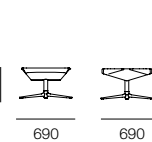

# Trifidae Collection

by Numen

Lounge Chair

Armchair

Easy Chair

Ottoman

Trifidae by Prostoria is a family consisting of three distinct designs arising from a single origin; a triangular form.

The Trifidae range is constructed from a moulded foam shell with upholstery from a selection of house fabrics and leathers. The lounge, easy chair and armchair may be upholstered in solid colour or each segment may feature a contrast colour to enable an individual style.